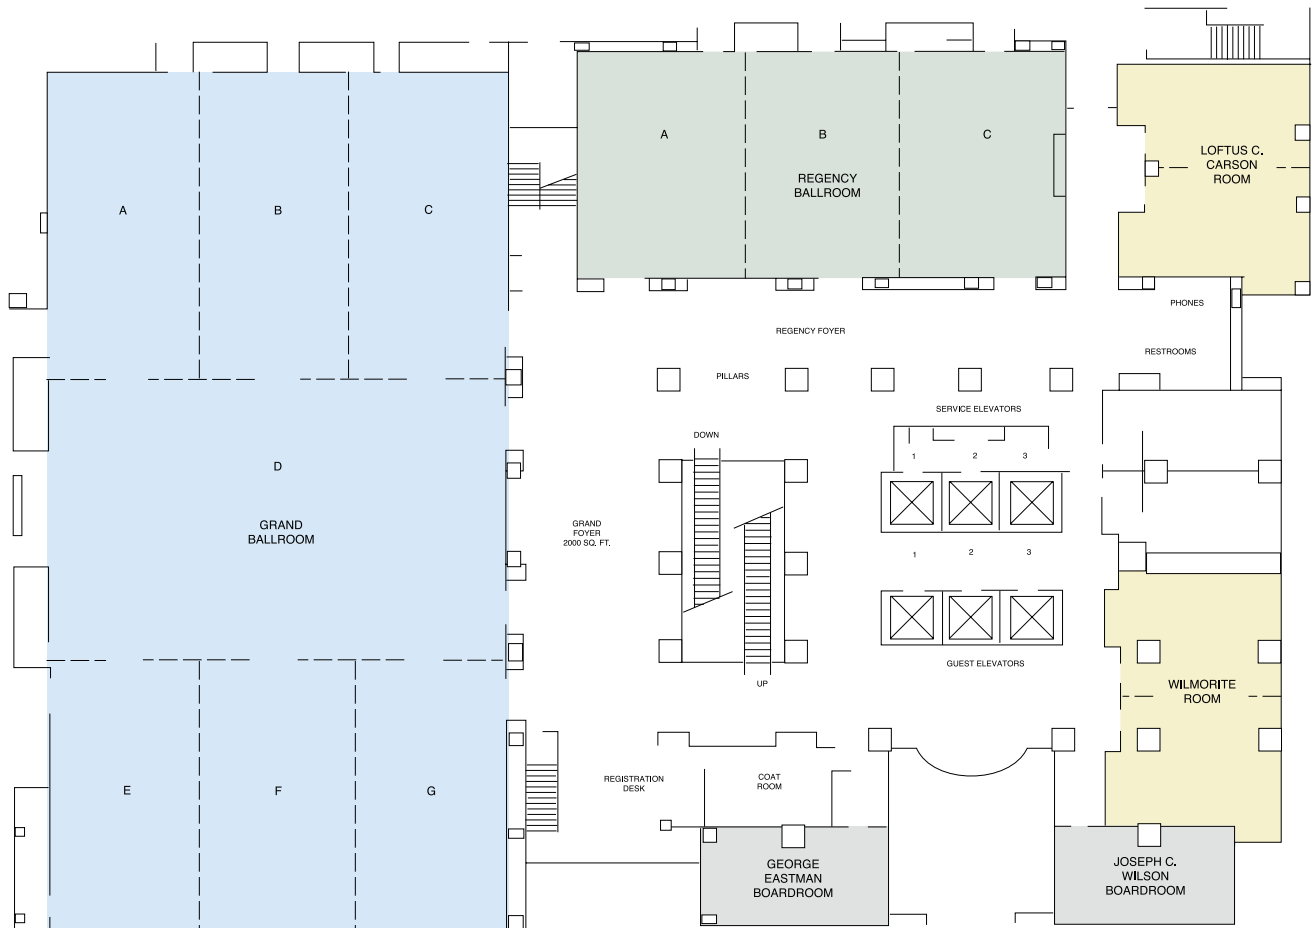

Hyatt Regency Rochester

DIRECTIONS

Directions from the Greater Rochester International Airport (10 minutes): Take 390 North to 490 East to Exit 13-Plymouth Avenue West. Turn right onto Plymouth. At second traffic light turn left onto Main Street. Proceed through 4 traffic lights. Hotel is on right.

SECOND FLOOR

♿ ENTIRE FLOOR COMPLETELY WHEELCHAIR ACCESSIBLE INCLUDING PHONES, DRINKING FOUNTAINS AND RESTROOMS